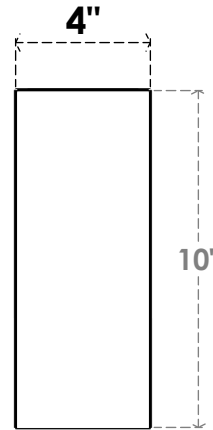

ITEM NUMBER: BRCPC040X06000X10000TRA

4"W X 6"D X 10"H TRADITIONAL ARCHITECTURAL GRADE PVC CLOSED KNEE BRACE

SIDE PROFILE

FRONT PROFILE

ISOMETRIC

EKENA MILLWORK
2300 WEST MAIN ST.
CLARKSVILLE, TX 75426
TOLL FREE: 866-607-0453
WWW.EKENAMILLWORK.COM