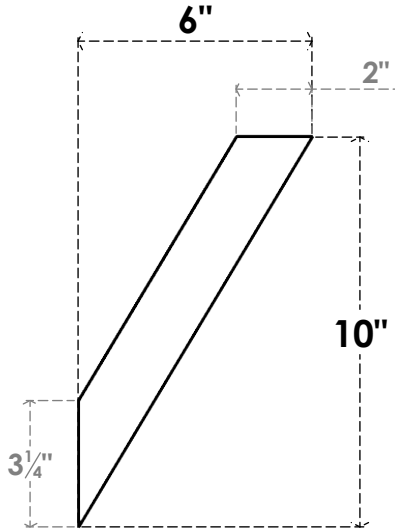

ITEM NUMBER: BRCPC040X06000X10000TRA

4"W X 6"D X 10"H TRADITIONAL ARCHITECTURAL GRADE PVC CLOSED KNEE BRACE

SIDE PROFILE

FRONT PROFILE

ISOMETRIC

EKENA MILLWORK
2300 WEST MAIN ST.
CLARKSVILLE, TX 75426
TOLL FREE: 866-607-0453
WWW.EKENAMILLWORK.COM